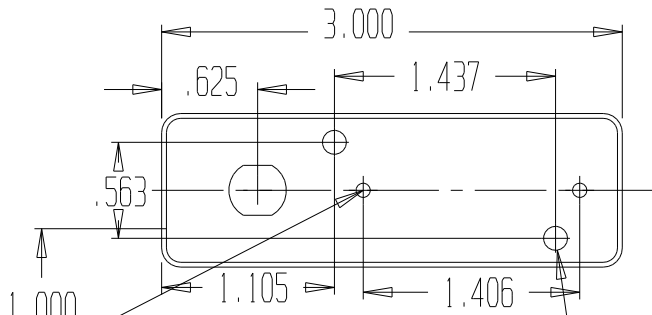

1/2" ID HI INTENSITY HOOD SHOWN.  
 1/2" ID 5/8" OD LOW INTENSITY HOOD NOT SHOWN.

Typical L-Series Fixture

Gooseneck Length Can Be  
 6, 9, 12 or 18 Inches Long.

Threaded for 6-32 screw (2) places (A)

Ø.156 Clearance for 6-32 screw (2) places

LAMP SPECIFICATIONS

12 VOLTS AC/DC	OR	12 VOLTS AC/DC
BAYONET BASE		BAYONET BASE
5 WATTS, 380 mA		2 WATTS, 180 mA
HALOGEN		INCANDESCENT
HARD GLASS ENVELOPE		

REV A: CHANGE THREAD FROM  
 4-40 TO 6-32 8/1/97  
 REV B: ADDED HOOD DESCRIPTION