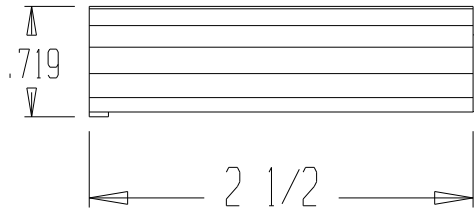

1/2" ID HI INTENSITY HOOD SHOWN.  
 1/2" ID 5/8" OD LOW INTENSITY HOOD NOT SHOWN.

Typical L-Series Fixture

Gooseneck Length Can Be  
 6, 9, 12 or 18 Inches Long.

Threaded for 6-32 screw (2) places (A)

Ø.156 Clearance for 6-32 screw (2) places

LAMP SPECIFICATIONS

12 VOLTS AC/DC	OR	12 VOLTS AC/DC
BAYONET BASE		BAYONET BASE
5 WATTS, 380 mA		2 WATTS, 180 mA
HALOGEN		INCANDESCENT
HARD GLASS ENVELOPE		

REV A: CHANGE THREAD FROM  
 4-40 TO 6-32 8/1/97  
 REV B: ADDED HOOD DESCRIPTION