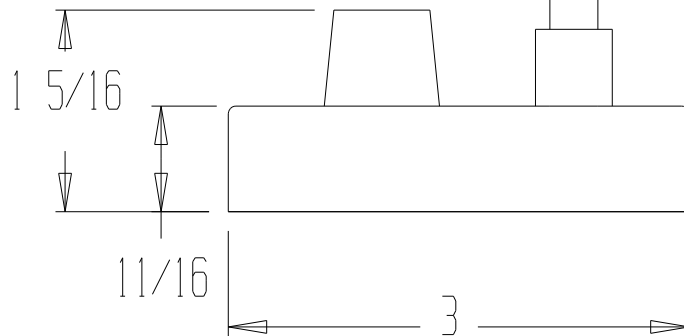

1/2" ID HI INTENSITY HOOD SHOWN.  
 1/2" ID 5/8" OD LOW INTENSITY HOOD NOT SHOWN.

Typical L-Series Fixture

Gooseneck Length Can Be  
 6, 9, 12 or 18 Inches Long.

Threaded for 6-32 screw (2) places (A)

Ø.156 Clearance for 6-32 screw (2) places

LAMP SPECIFICATIONS

12 VOLTS AC/DC	OR	12 VOLTS AC/DC
BAYONET BASE		BAYONET BASE
5 WATTS, 380 mA		2 WATTS, 180 mA
HALOGEN		INCANDESCENT
HARD GLASS ENVELOPE		

REV A: CHANGE THREAD FROM  
 4-40 TO 6-32 8/1/97  
 REV B: ADDED HOOD DESCRIPTION